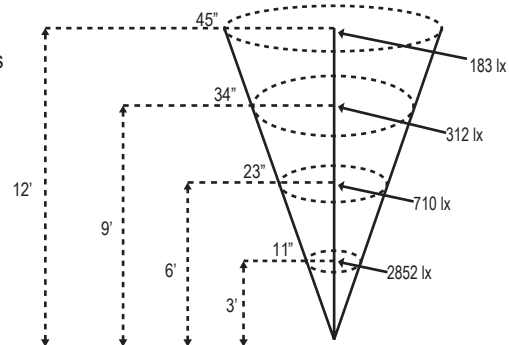

LPAR36-LED-bt

Description:

Bluetooth Mesh Drop-In PAR36 LED with dimming and color changing capabilities for use with the ALLIANCE bt app.

Specifications:

Wattage: 2w - 7w

Operating Voltage Range: 10v - 14v

Lumen Output: 10lm to 460lm

Beam Spread: 45°

CRI: >80

CCT Options: 2700K, 3000K, 4000K

RGB Options: Unlimited Color Wheel Options with quick preset options for Red, Green, Blue, Amber and Purple

Dimming: Dimming option available for every color choice

Scenes: Preset scenes of Red+Green, Purple+Orange, and Red+White+Blue

Recommended Fixtures:

BL300 Bullet Light

WL200 Well Light

Not Recommended for Grated Fixtures